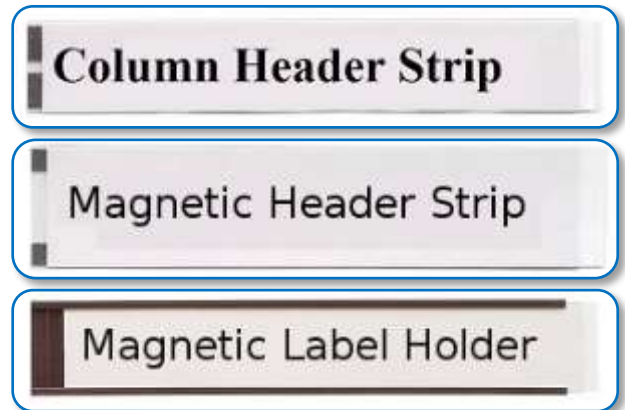

WHITEBOARD & MAGNETIC ACCESSORIES

Use with magnetic whiteboards & stands or any steel surface

Label Holders & Header Strips

REF	DESCRIPTION	L x H (mm)
8950697	Magnetic, transparent "C" shaped Column Header Strip holder complete with plain title card	305 x 50
8950696	Magnetic, transparent "C" shaped Header Strip holder complete with plain title card	70 x 100
8450258	Magnetic, flat C-profile Label Holder with transparent protective strip & plain title card	1000 x 40 Cut to Length