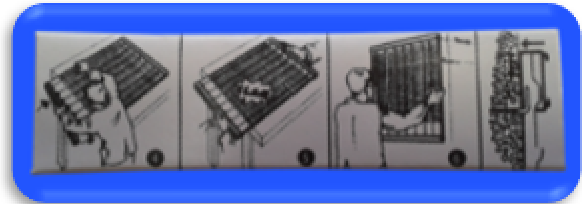

## T-Card System - Fitting Instructions

1. Open the T-Card Wall Rail Supports and remove the white screw box located within one of the Supports.

2. Align the T-Card Panels (T-Card slot facing upwards) side by side on a flat surface in the order required for system operation.

***N.B - Ensure all panels are placed in the same orientation***

3. Gently apply a single T-Card support rail to the bottom of all T-Card Panels simultaneously, until the circular ridge of each panel rests above the Wall support.