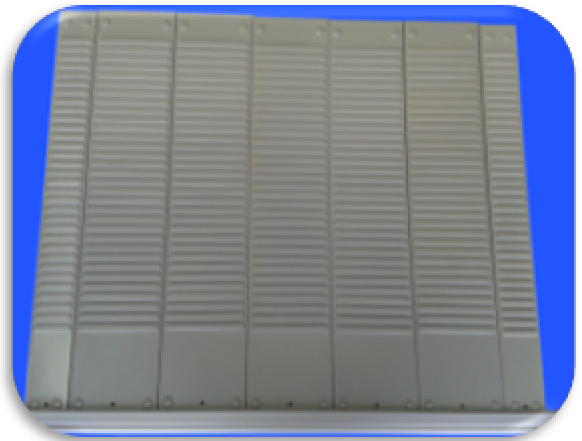

## T-Card System - Fitting Instructions

1. Open the T-Card Wall Rail Supports and remove the white screw box located within one of the Supports.

2. Align the T-Card Panels (T-Card slot facing upwards) side by side on a flat surface in the order required for system operation.

***N.B - Ensure all panels are placed in the same orientation***

3. Gently apply a single T-Card support rail to the bottom of all T-Card Panels simultaneously, until the circular ridge of each panel rests above the Wall support.