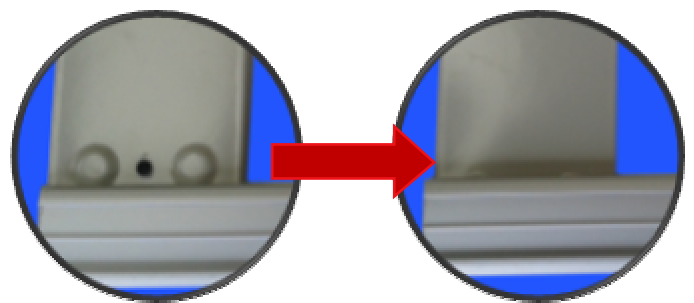

## T-Card System - Fitting Instructions

1. Open the T-Card Wall Rail Supports and remove the white screw box located within one of the Supports.

2. Align the T-Card Panels (T-Card slot facing upwards) side by side on a flat surface in the order required for system operation.

***N.B - Ensure all panels are placed in the same orientation***

3. Gently apply a single T-Card support rail to the bottom of all T-Card Panels simultaneously, until the circular ridge of each panel rests above the Wall support.

***N.B Ensure the front of the T-Card Wall Rail Support (the side without screw holes) aligns with the front of the T-Card Panels***

4. Securing the opposite end of the T-Card Panels apply firm pressure on to the bottom support until a click is heard and the circular ridge of the T-Card panel is no longer visible.