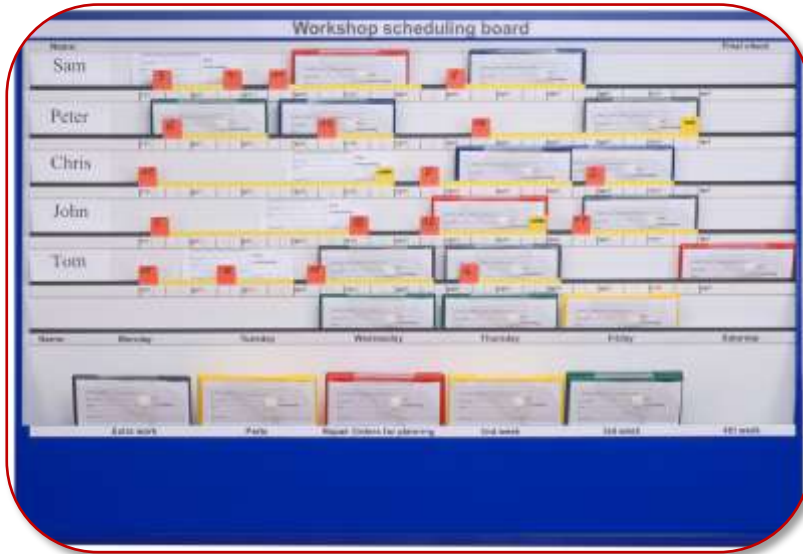

# WORKSHOP SCHEDULING BOARDS

Workshop scheduling... garage planning... auto maintenance

- Specific allocation of job to personnel
- Track order progression
- Advanced 3 x weekly loading sections (MK1)
- Integrated quality control check section (MK1)
- Allocate & identify special instructions
- 5-15 staff capacity. A4 or A5 format

## System Design

Available in company group colours with printed name & logo

### Workshop Scheduling Board MK1

Kits include date scales, label strips, icon cards, blank name cards and mounting kit

REF	DESCRIPTION	CARD	W x H x D (mm)
8342015	5 Station Capacity Board	A4	1490 x 965 x 105
8342016	11 Station Capacity Board	A4	1490 x 1505 x 105
8342019	15 Station Capacity Board	A4	1490 x 1865 x 105
8342017	5 Station Capacity Board	A5	1490 x 865 x 73
8342018	11 Station Capacity Board	A5	1490 x 1405 x 73

### Workshop Scheduling Board MK2

An economical Umbra-Grey workshop board. Similar to the MK1 without advanced loading capacity, hourly printed scales (graduations only), holding tray, icon card capacity or head label profile