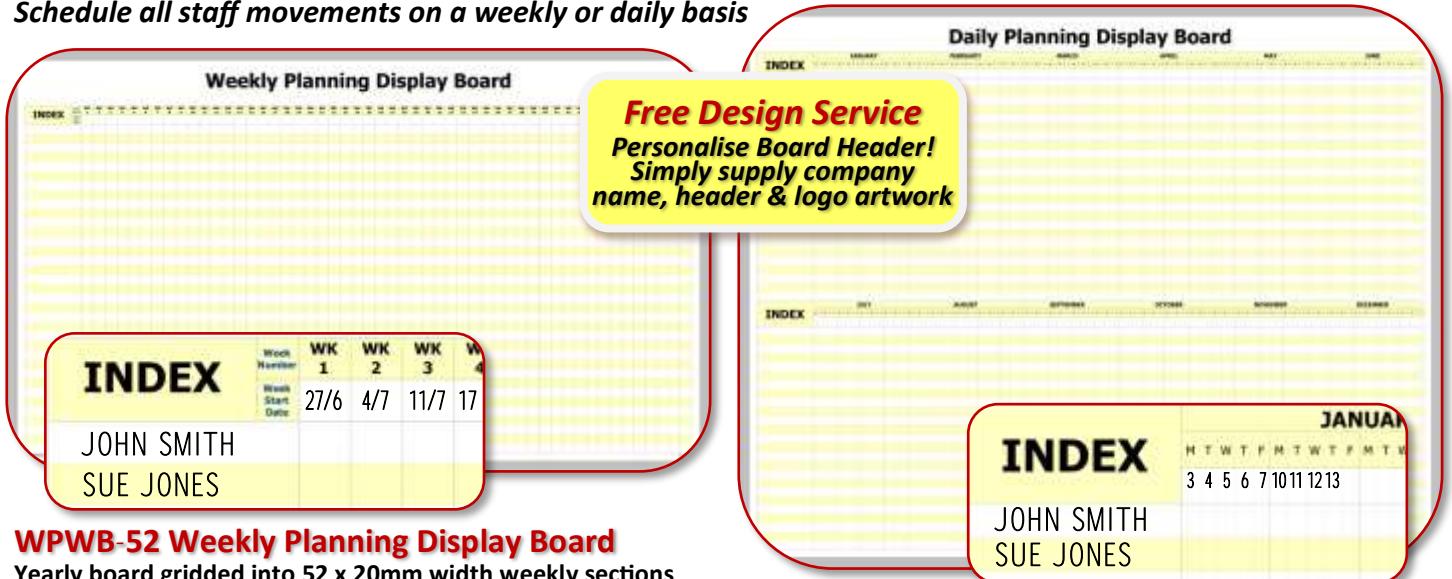

Magnetic Personnel Planning Whiteboards

Schedule all staff movements on a weekly or daily basis