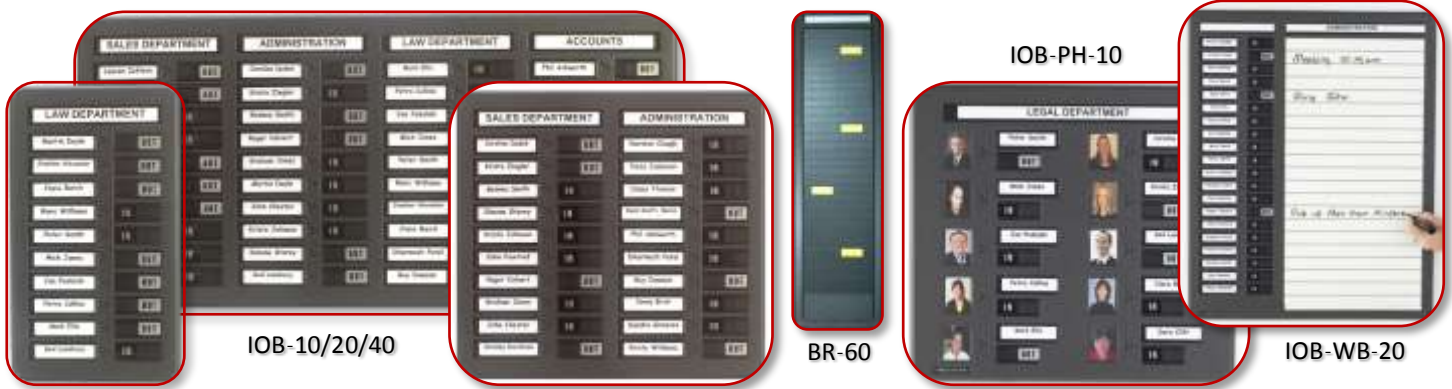

STAFF MOVEMENT & SCHEDULING BOARDS

Personnel location & movement planning

In/Out Boards & Badge Racks

Keep track of staff movements for security & safety purposes

- Badge Racks - max. card size of 55mm (W) x 85mm (H)
- In/Out Boards - secure self clipping in/out sliders
- Complete with wall fixings, header & name strips

System Design
Designed to be removed and transported to assembly points in the event of an emergency